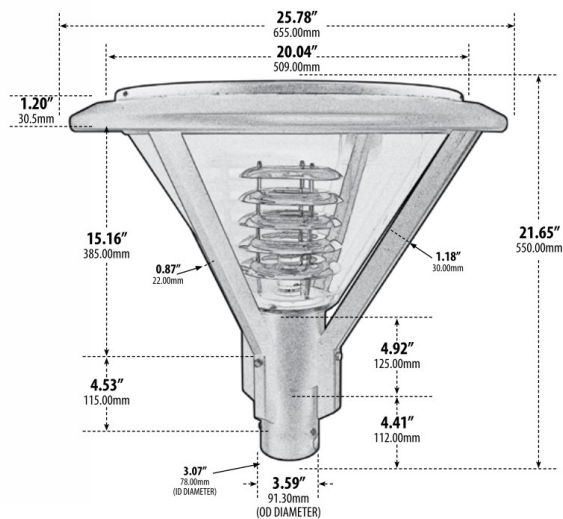

Project Name:

Type:

Quantity:

FIXTURE SPECIFICATIONS

INTENDED USE

The Alcon Lighting 11407 Architectural LED Post Light Fixture is designed to work in building perimeter areas and public spaces to compliment a wide variety of architectural styles. Area Lights provide high light efficiency. Outdoor post lights create a nostalgic atmosphere and are best applied in parking lots, plazas, shopping malls, gardens, roadways, and areas with pedestrian activity.

FEATURES

Construction: Powder coated cast aluminum post top. Pre-wired with UL listed wire/cable.

Finish: Black

Listing: ETL Approval Pending

Pole supplied by others

ORDERING INFORMATION Example: (11407-16-30K-10R-B-3R)

Model	Wattage Lumens Voltage	Color Temperature	Pole
11407	16 16 Watts 1,600 lms	30K 3000K	Blank Not Required
	30 30 Watts 2,700 lms	65K 6500K	10R 10' H 3" D Round
			15R 15' H 3.5" D Round
			20S 20' H 4" D Square

1 Only compatible with 10R Pole